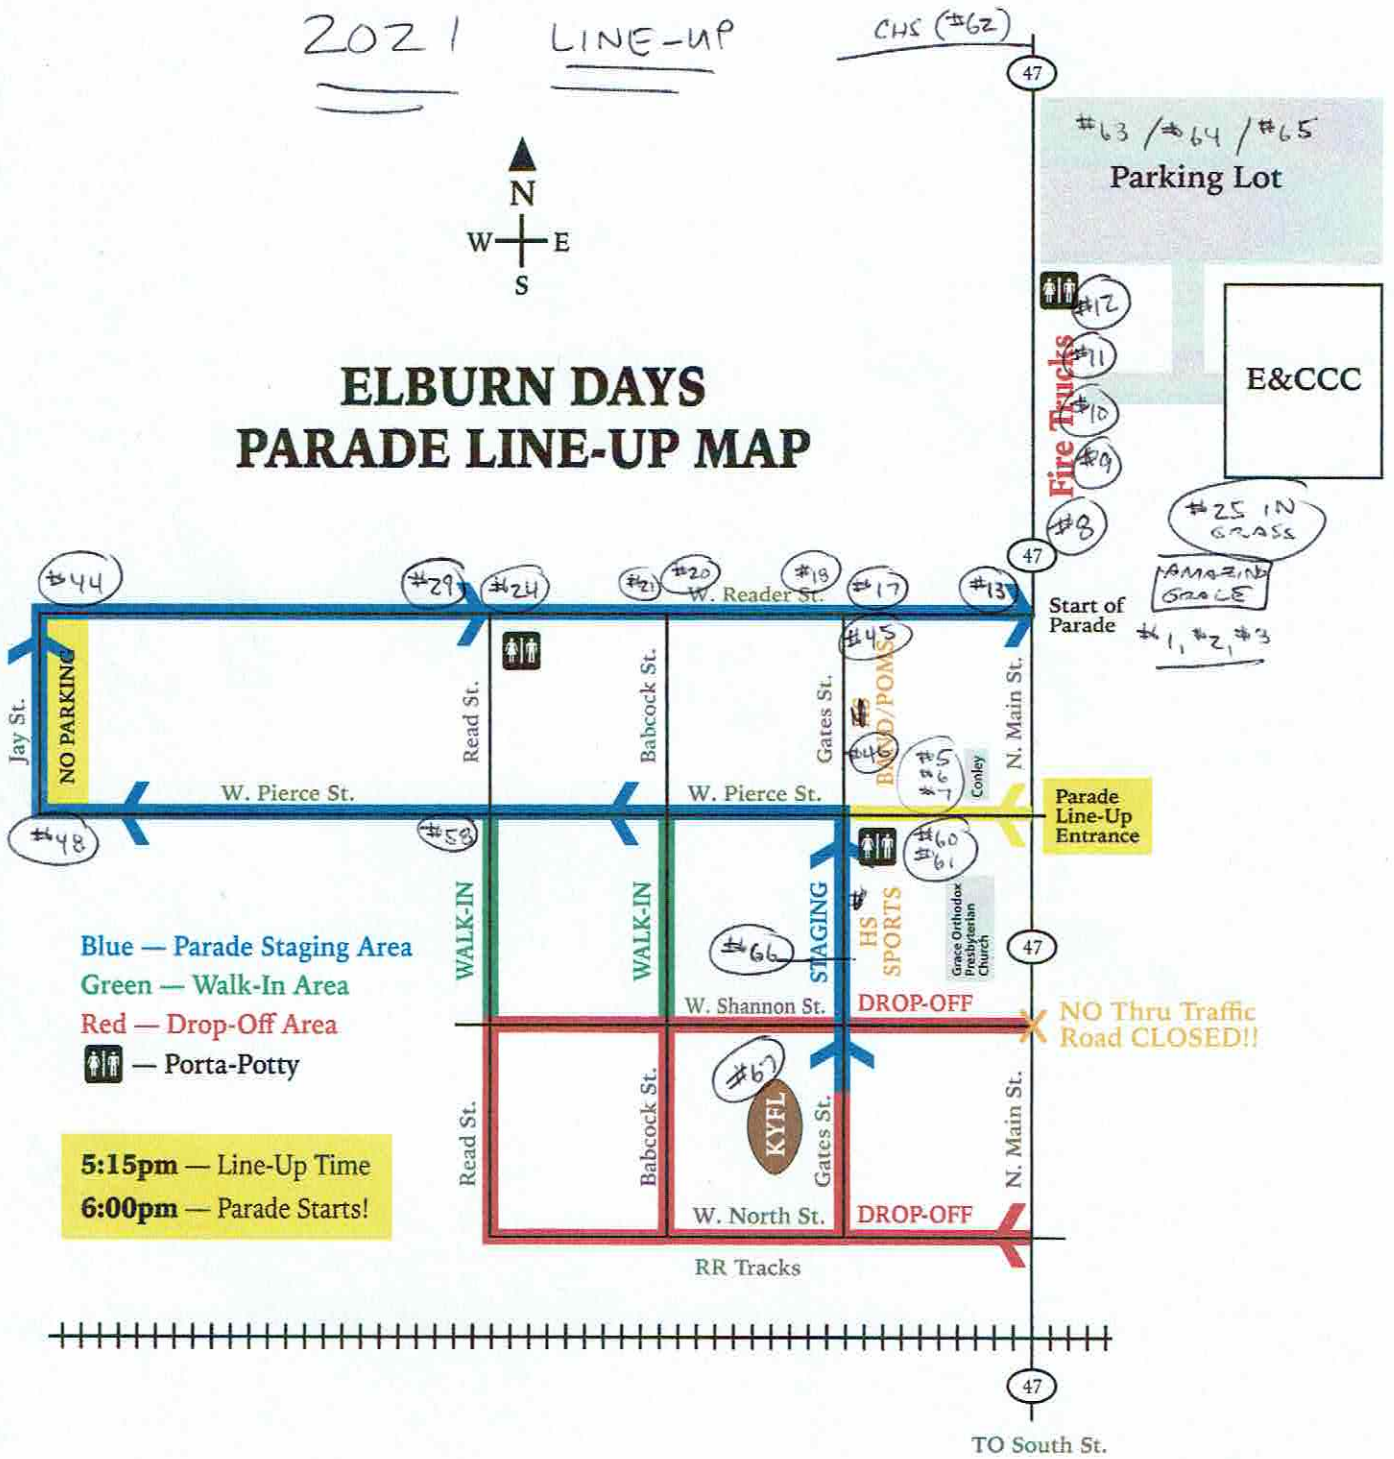

2021 LINE-UP

**ELBURN DAYS  
PARADE LINE-UP MAP**

**Parade Route is the same: Reader St. to Rt. 47 (S) to South St. (W)**

- \* If you have an **ENTRY** in the parade, ENTER on W. Pierce St.
- For **DROP-OFF's** — go to W. Shannon St. or W. North St. (Near Elburn Coop).